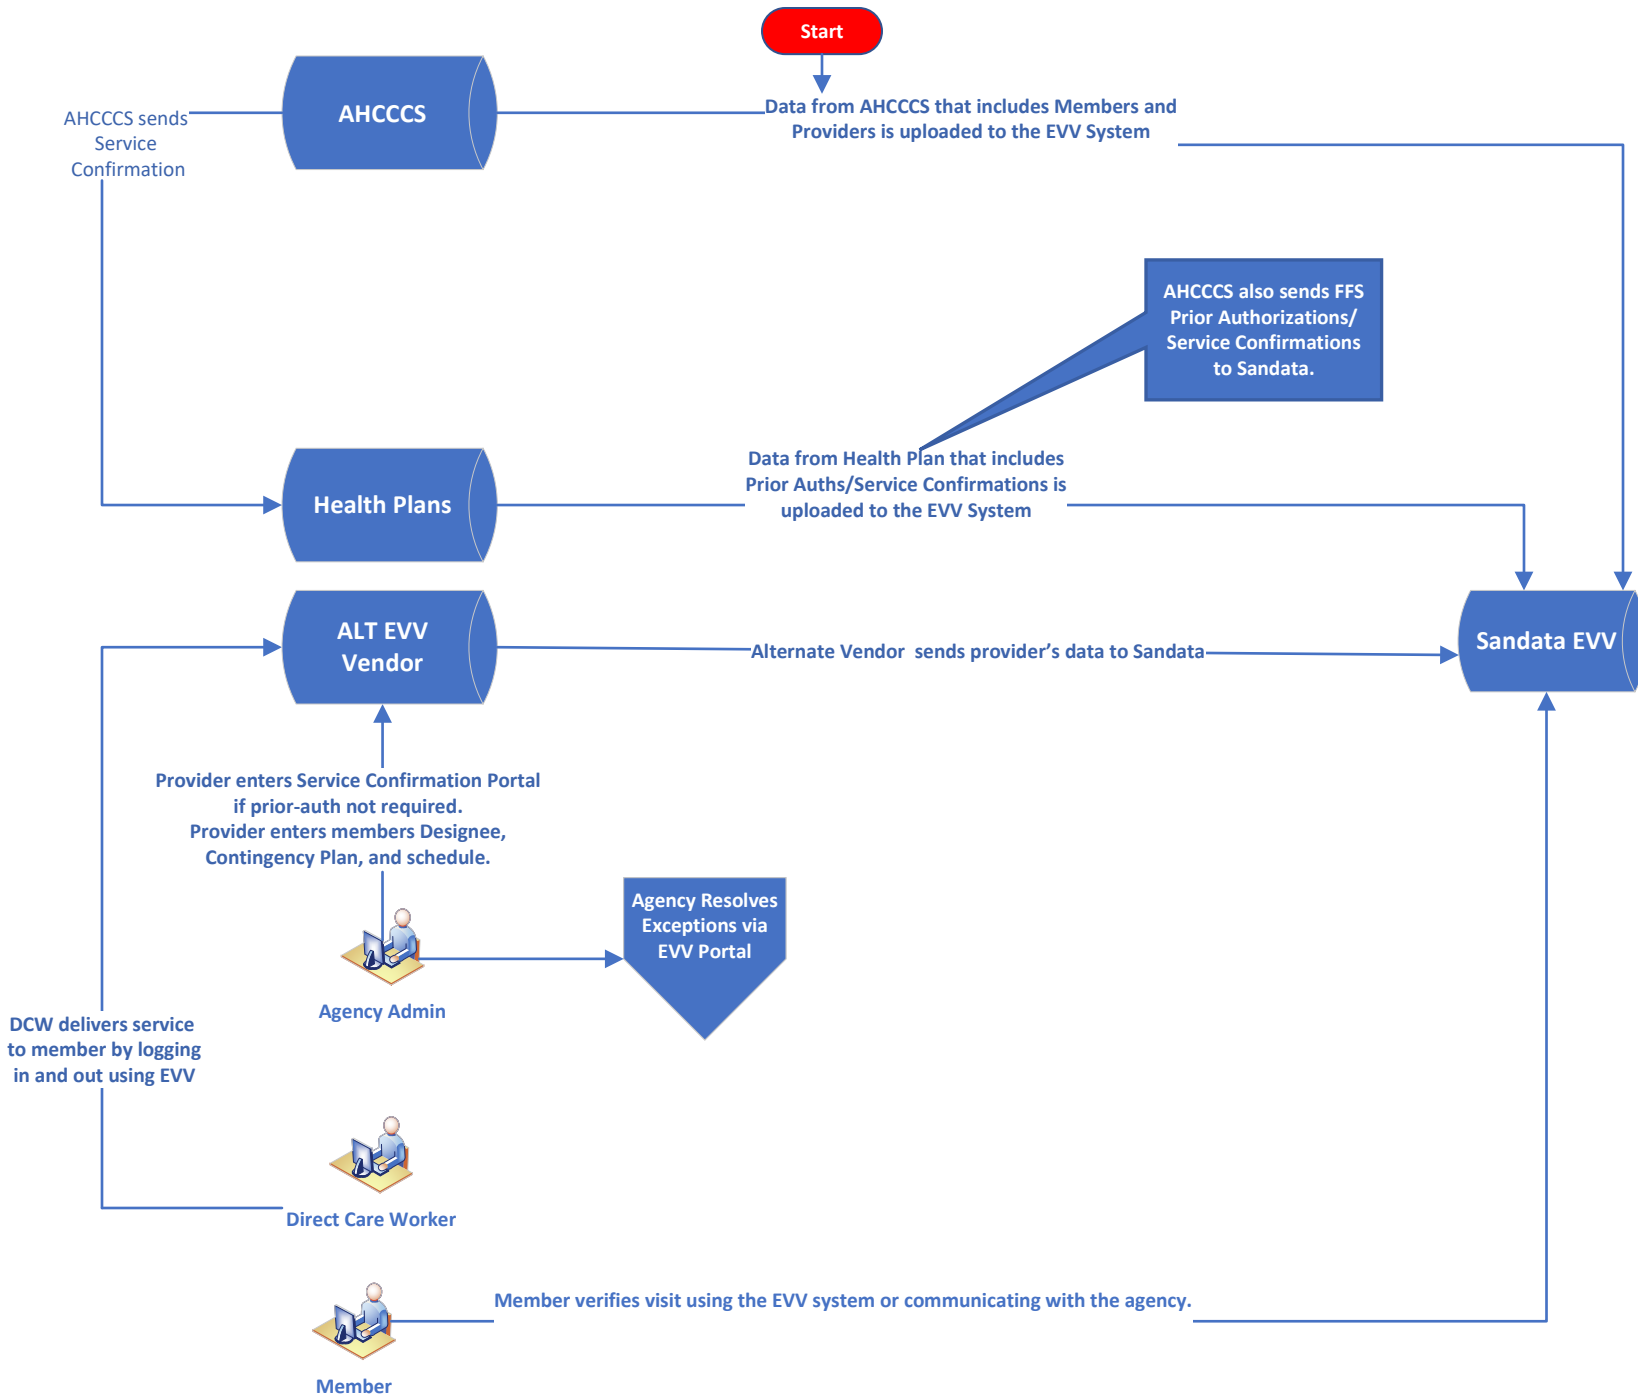

Sandata ALT EVV Workflow

Sandata ALT EVV Workflow

Sandata ALT EVV Workflow Shape Key

Storage

Decision

Off Page Connector
(Click on the symbol in the
flow and it will take you to
another page)

Process

**On Page
Connector**

Manual Process

System Process