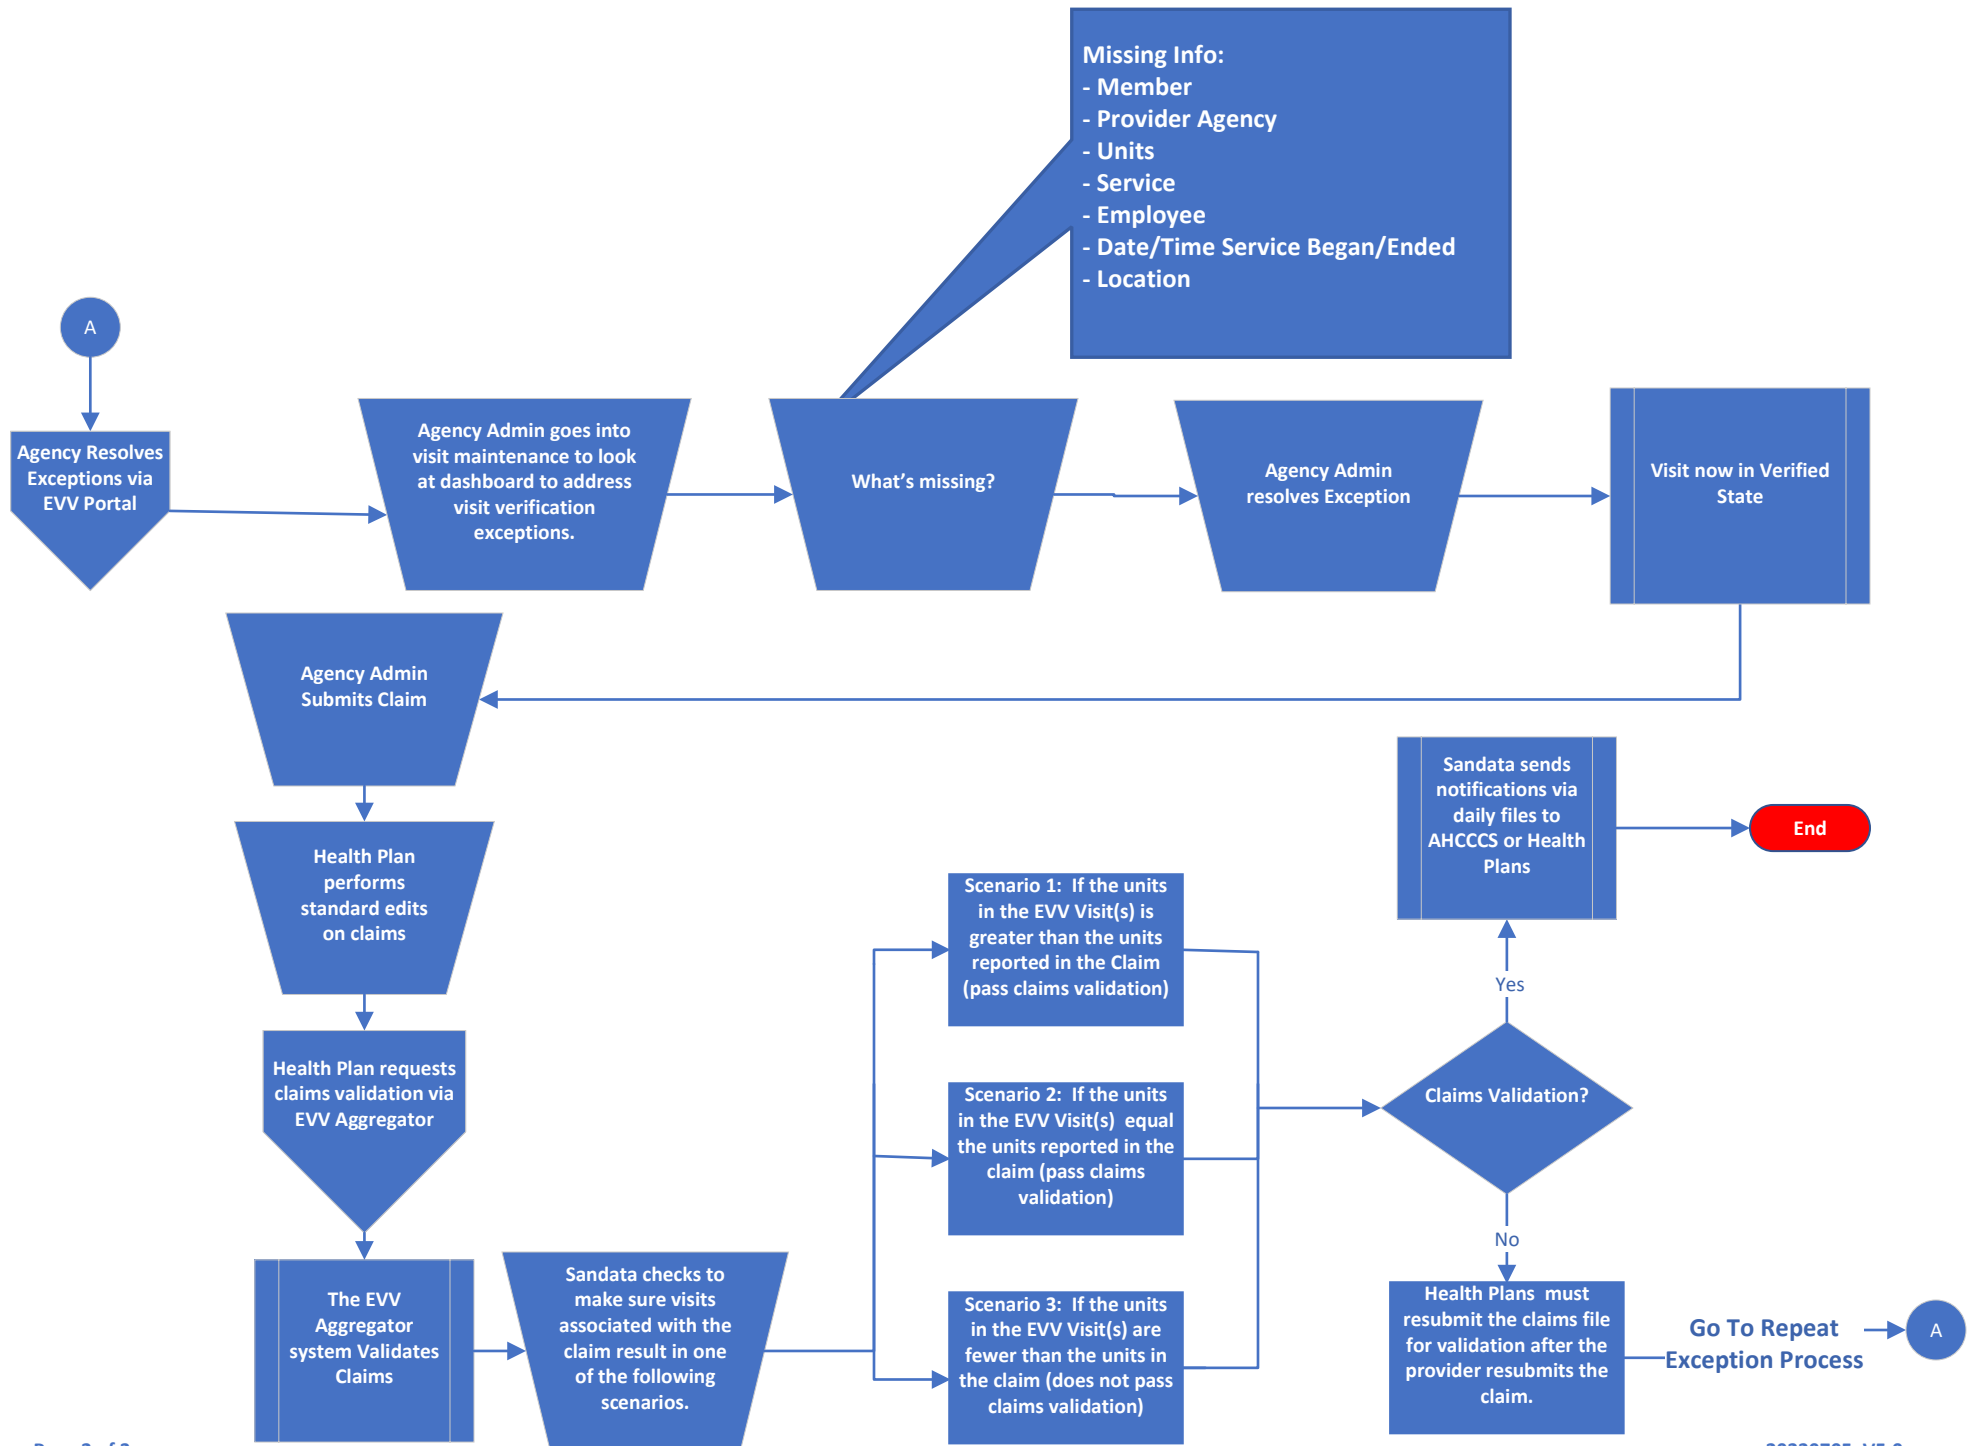

Sandata ALT EVV Workflow

Sandata ALT EVV Workflow

Sandata ALT EVV Workflow Shape Key

Storage

Decision

Off Page Connector
(Click on the symbol in the
flow and it will take you to
another page)

Process

**On Page
Connector**

Manual Process

System Process