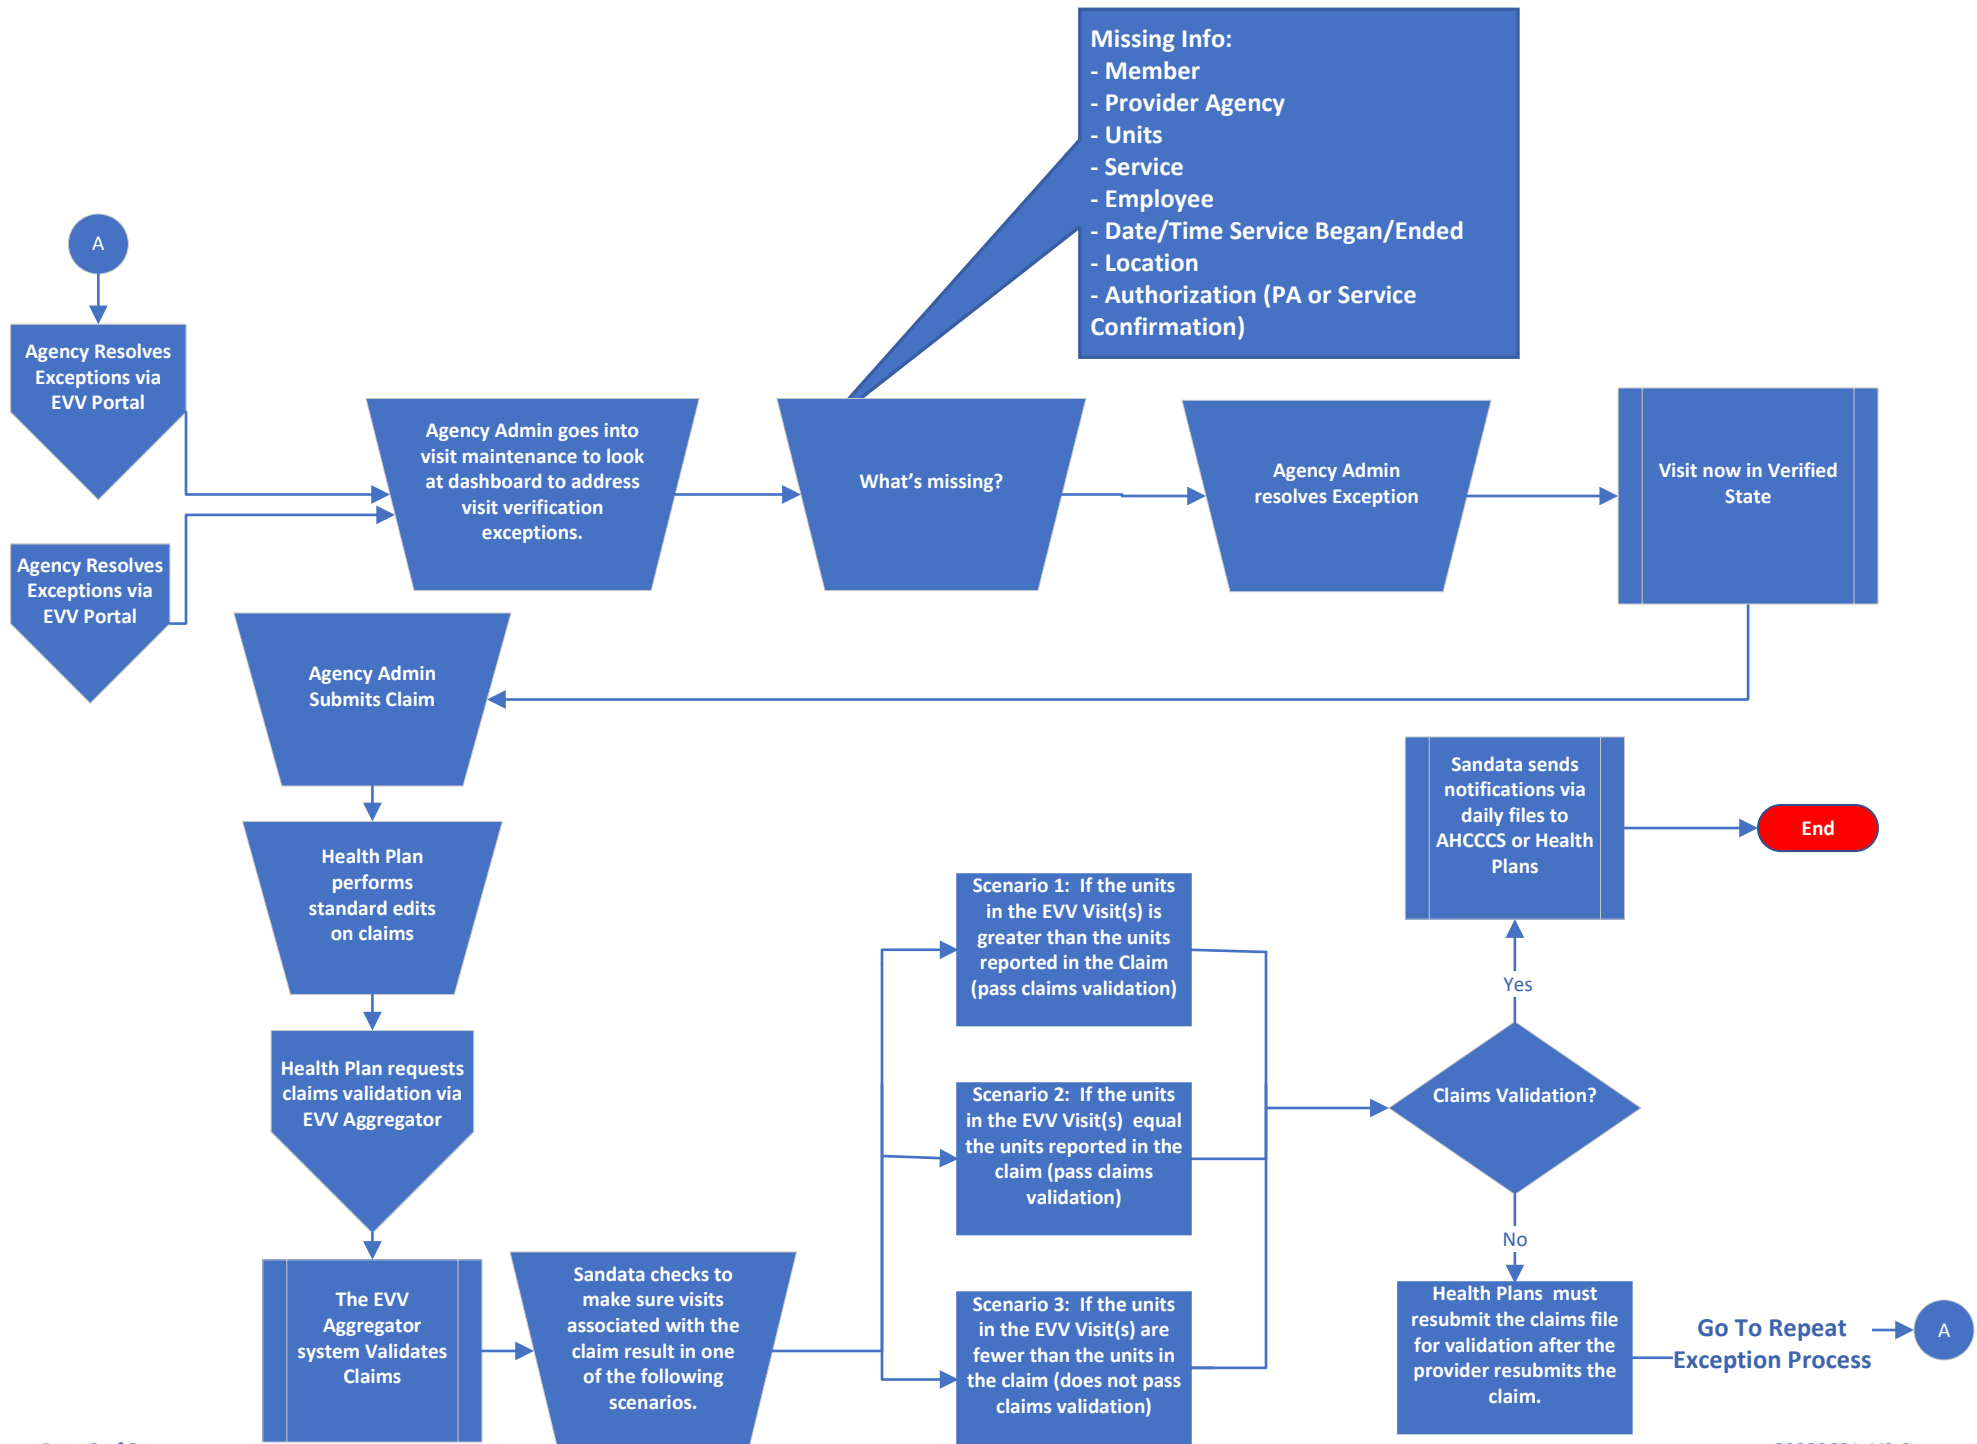

Sandata EVV Workflow

Sandata EVV Workflow

Sandata EVV Workflow Shape Key

Storage

Decision

Off Page Connector
(Click on the symbol in the flow and it will take you to another page)

Process

On Page Connector

Manual Process

System Process