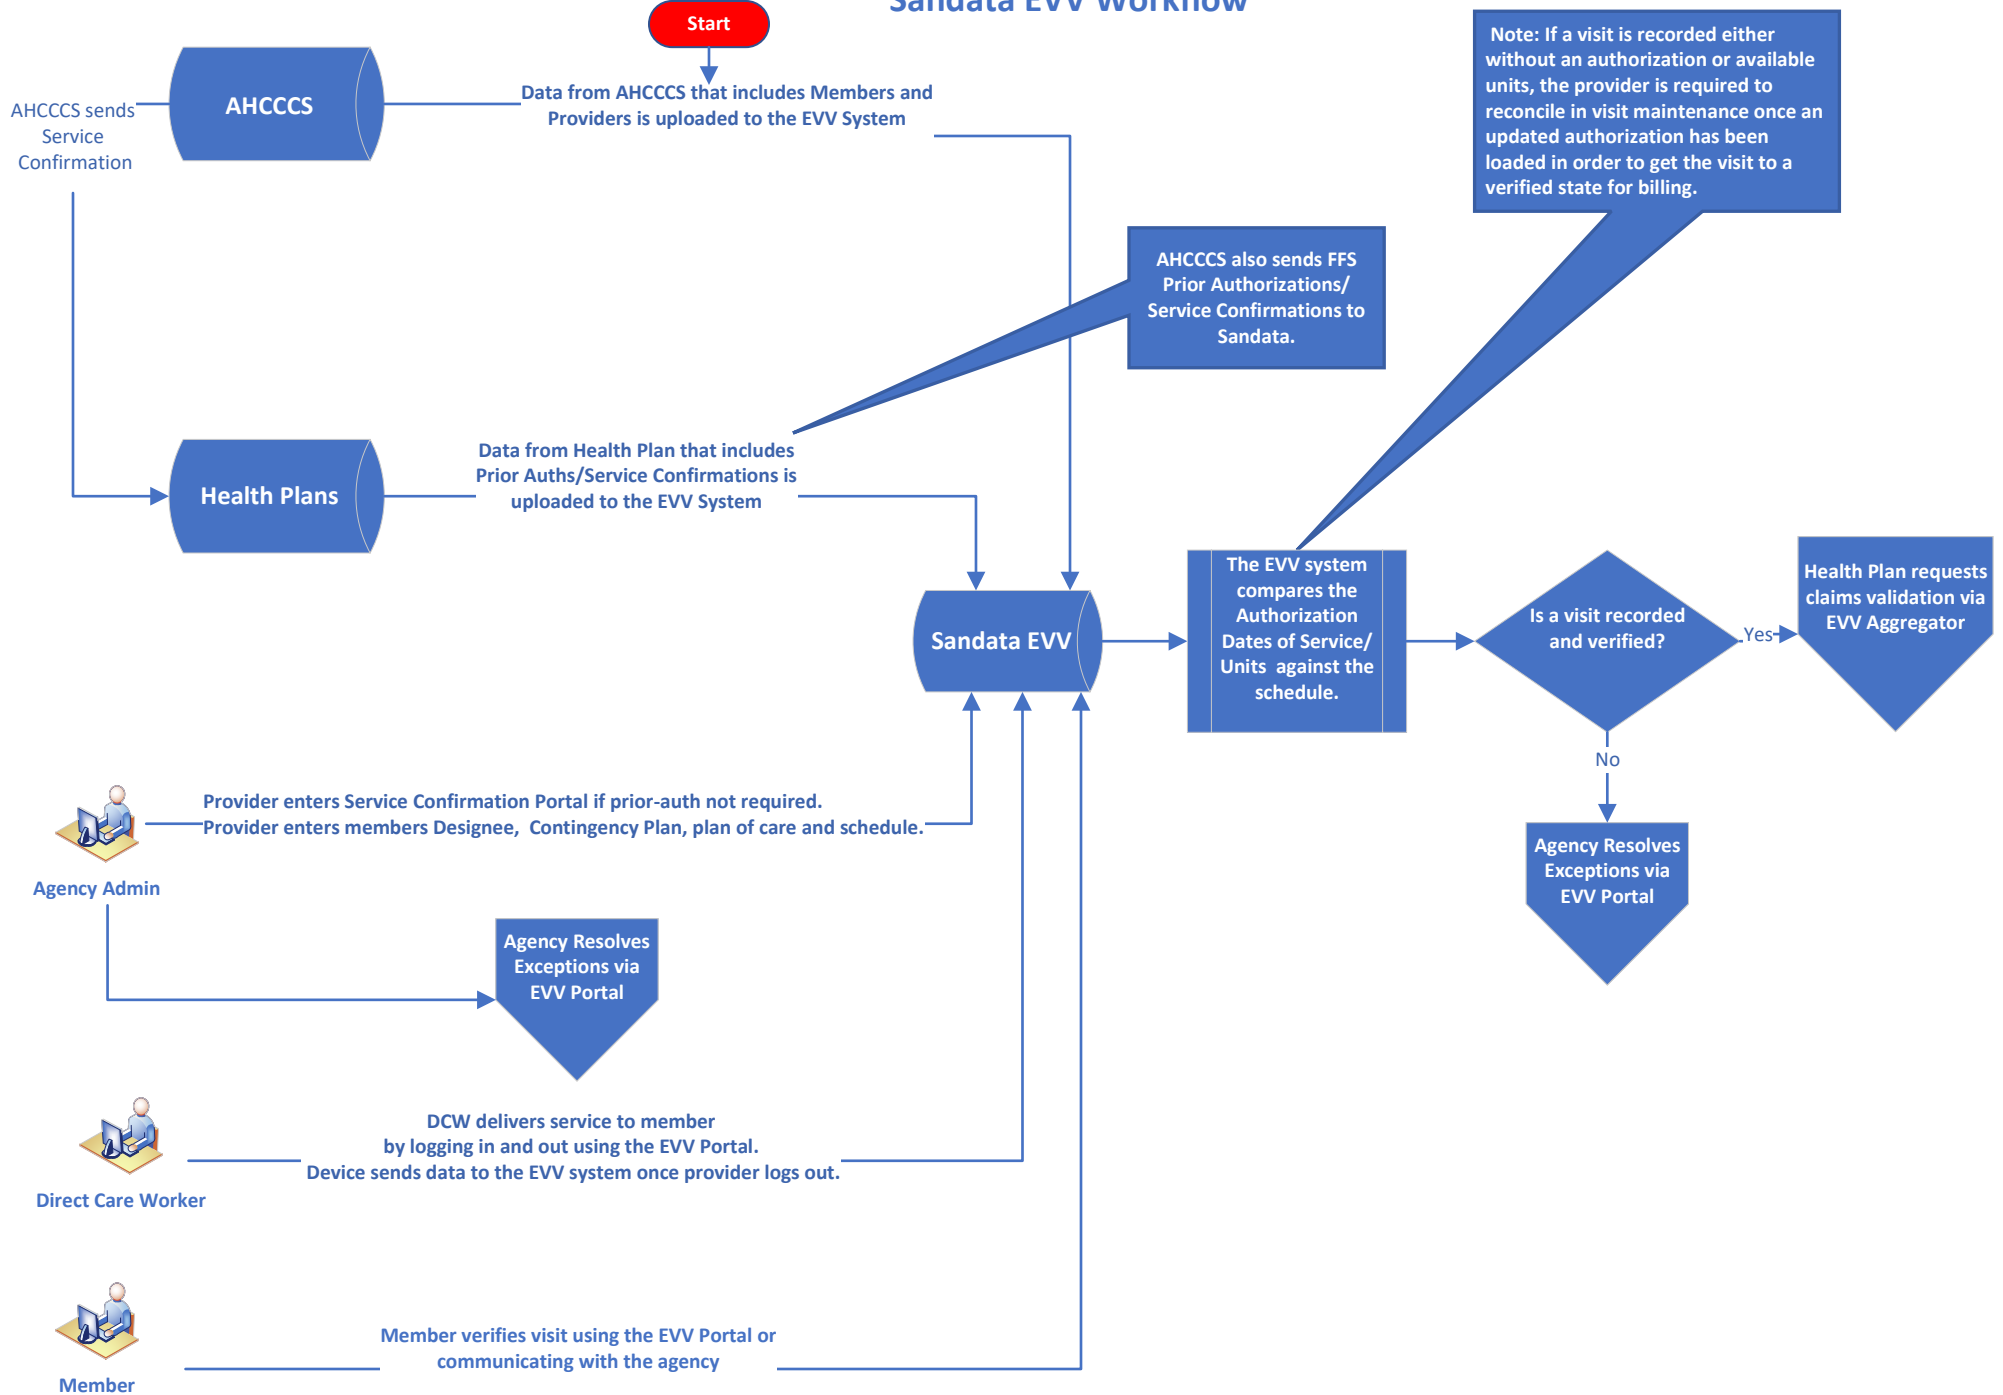

Sandata EVV Workflow

Sandata EVV Workflow

Sandata EVV Workflow Shape Key

Storage

Decision

Off Page Connector
(Click on the symbol in the flow and it will take you to another page)

Process

On Page Connector

Manual Process

System Process